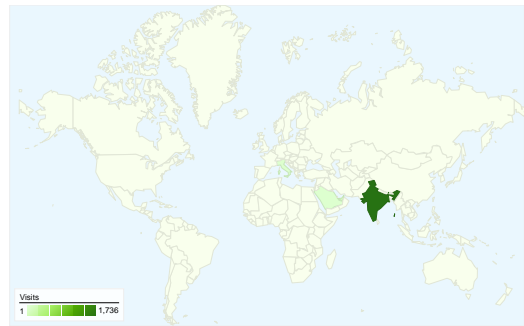

Site Usage

2,104 Visits

35.03% Bounce Rate

7,126 Pageviews

00:05:15 Avg. Time on Site

3.39 Pages/Visit

65.07% % New Visits

Visitors Overview

Visitors
1,386

Map Overlay

Traffic Sources Overview

- **Direct Traffic**
1,201.00 (57.08%)
- **Search Engines**
507.00 (24.10%)
- **Referring Sites**
396.00 (18.82%)

Content Overview

| Pages | Pageviews | % Pageviews |
|------------------------------|-----------|-------------|
| / | 2,541 | 35.66% |
| /Default.aspx | 899 | 12.62% |
| /ContactUs.aspx | 544 | 7.63% |
| /PhotoGallery.aspx | 514 | 7.21% |
| /International_Partners.aspx | 409 | 5.74% |

1,386 people visited this site

2,104 Visits

1,386 Absolute Unique Visitors

7,126 Pageviews

3.39 Average Pageviews

00:05:15 Time on Site

35.03% Bounce Rate

65.07% New Visits

2,104 visits came from 50 countries/territories

Site Usage

| Country/Territory | Visits | Pages/Visit | Avg. Time on Site | % New Visits | Bounce Rate |
|--|--|--|---|--|-------------|
| Visits 2,104 % of Site Total: 100.00% | Pages/Visit 3.39 Site Avg: 3.39 (0.00%) | Avg. Time on Site 00:05:15 Site Avg: 00:05:15 (0.00%) | % New Visits 65.49% Site Avg: 65.07% (0.66%) | Bounce Rate 35.03% Site Avg: 35.03% (0.00%) | |
| India | 1,736 | 3.49 | 00:05:36 | 63.08% | 35.08% |
| United Arab Emirates | 77 | 2.43 | 00:02:58 | 50.65% | 40.26% |
| (not set) | 40 | 2.65 | 00:02:54 | 67.50% | 35.00% |
| Italy | 32 | 4.03 | 00:04:20 | 71.88% | 15.62% |
| Saudi Arabia | 31 | 3.90 | 00:05:05 | 96.77% | 25.81% |
| United States | 30 | 2.37 | 00:01:48 | 93.33% | 46.67% |
| United Kingdom | 20 | 3.35 | 00:05:50 | 100.00% | 20.00% |
| Qatar | 20 | 2.65 | 00:03:17 | 75.00% | 20.00% |
| Oman | 11 | 4.45 | 00:08:33 | 63.64% | 18.18% |