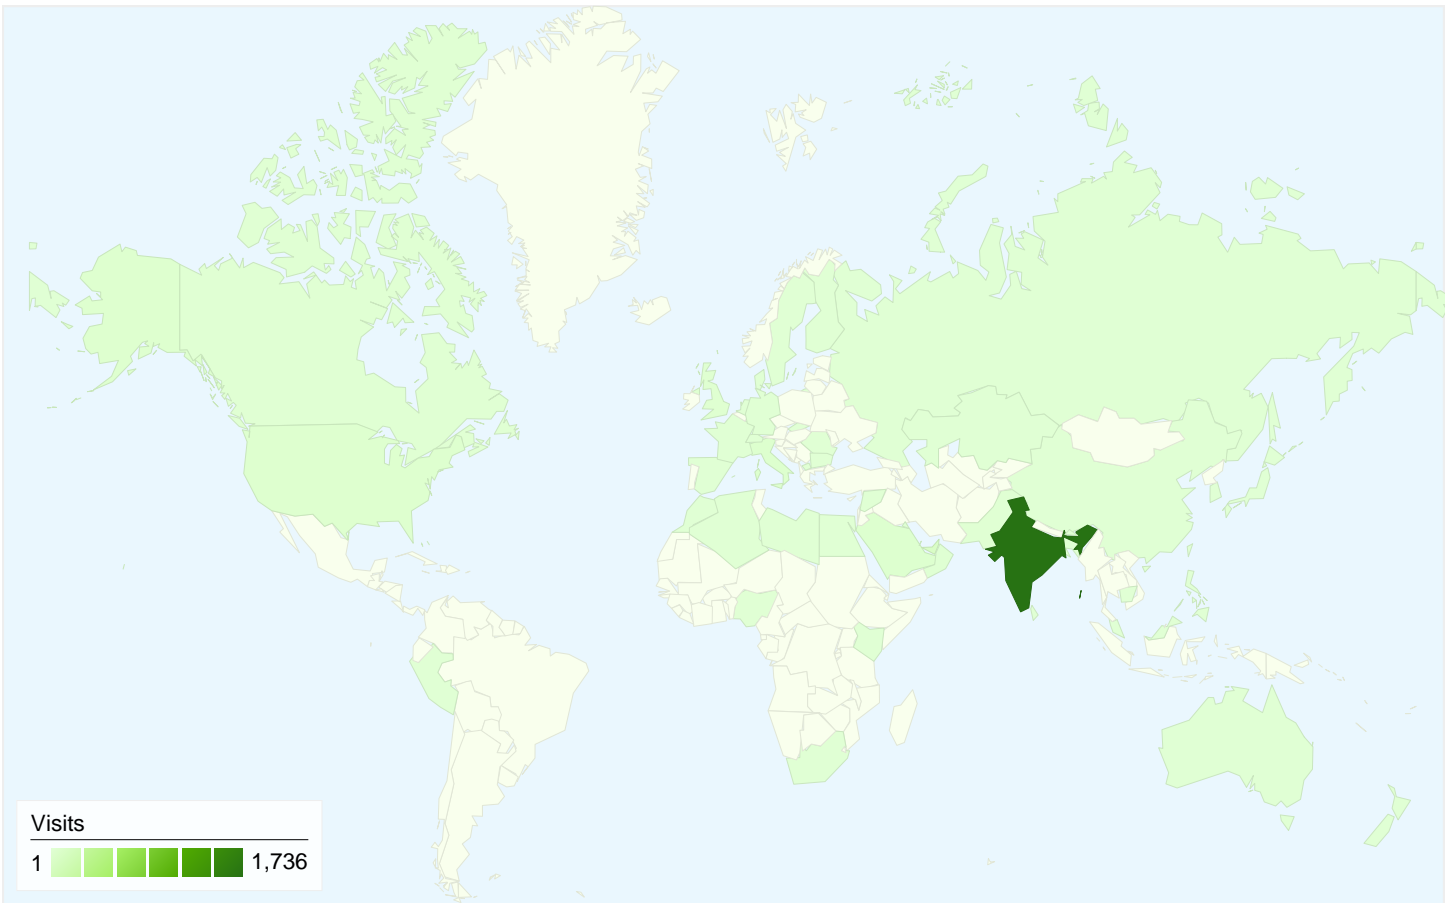

Visitors
1,386

Map Overlay

Traffic Sources Overview

- **Direct Traffic**
1,201.00 (57.08%)
- **Search Engines**
507.00 (24.10%)
- **Referring Sites**
396.00 (18.82%)

Content Overview

| Pages | Pageviews | % Pageviews |
|------------------------------|-----------|-------------|
| / | 2,541 | 35.66% |
| /Default.aspx | 899 | 12.62% |
| /ContactUs.aspx | 544 | 7.63% |
| /PhotoGallery.aspx | 514 | 7.21% |
| /International_Partners.aspx | 409 | 5.74% |

1,386 people visited this site

2,104 Visits

1,386 Absolute Unique Visitors

7,126 Pageviews

3.39 Average Pageviews

00:05:15 Time on Site

35.03% Bounce Rate

65.07% New Visits

All traffic sources sent a total of 2,104 visits

57.08% Direct Traffic

18.82% Referring Sites

24.10% Search Engines

- **Direct Traffic**
1,201.00 (57.08%)
- **Search Engines**
507.00 (24.10%)
- **Referring Sites**
396.00 (18.82%)

2,104 visits came from 50 countries/territories

Site Usage

| Country/Territory | Visits | Pages/Visit | Avg. Time on Site | % New Visits | Bounce Rate |
|--|--|--|---|--|-------------|
| Visits 2,104 % of Site Total: 100.00% | Pages/Visit 3.39 Site Avg: 3.39 (0.00%) | Avg. Time on Site 00:05:15 Site Avg: 00:05:15 (0.00%) | % New Visits 65.49% Site Avg: 65.07% (0.66%) | Bounce Rate 35.03% Site Avg: 35.03% (0.00%) | |
| India | 1,736 | 3.49 | 00:05:36 | 63.08% | 35.08% |
| United Arab Emirates | 77 | 2.43 | 00:02:58 | 50.65% | 40.26% |
| (not set) | 40 | 2.65 | 00:02:54 | 67.50% | 35.00% |
| Italy | 32 | 4.03 | 00:04:20 | 71.88% | 15.62% |
| Saudi Arabia | 31 | 3.90 | 00:05:05 | 96.77% | 25.81% |
| United States | 30 | 2.37 | 00:01:48 | 93.33% | 46.67% |
| United Kingdom | 20 | 3.35 | 00:05:50 | 100.00% | 20.00% |
| Qatar | 20 | 2.65 | 00:03:17 | 75.00% | 20.00% |
| Oman | 11 | 4.45 | 00:08:33 | 63.64% | 18.18% |