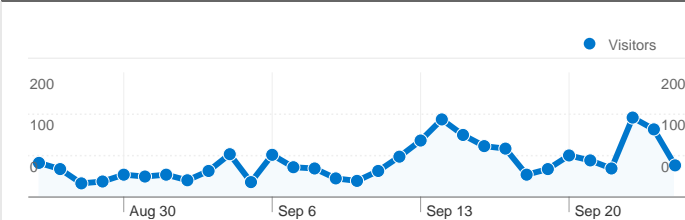

Site Usage

2,104 Visits

35.03% Bounce Rate

7,126 Pageviews

00:05:15 Avg. Time on Site

3.39 Pages/Visit

65.07% % New Visits

Visitors Overview

1,386 people visited this site

2,104 Visits

1,386 Absolute Unique Visitors

7,126 Pageviews

3.39 Average Pageviews

00:05:15 Time on Site

35.03% Bounce Rate

65.07% New Visits

2,104 visits came from 50 countries/territories

Site Usage

| Country/Territory | Visits | Pages/Visit | Avg. Time on Site | % New Visits | Bounce Rate |
|--|--|--|---|--|-------------|
| Visits 2,104 % of Site Total: 100.00% | Pages/Visit 3.39 Site Avg: 3.39 (0.00%) | Avg. Time on Site 00:05:15 Site Avg: 00:05:15 (0.00%) | % New Visits 65.49% Site Avg: 65.07% (0.66%) | Bounce Rate 35.03% Site Avg: 35.03% (0.00%) | |
| India | 1,736 | 3.49 | 00:05:36 | 63.08% | 35.08% |
| United Arab Emirates | 77 | 2.43 | 00:02:58 | 50.65% | 40.26% |
| (not set) | 40 | 2.65 | 00:02:54 | 67.50% | 35.00% |
| Italy | 32 | 4.03 | 00:04:20 | 71.88% | 15.62% |
| Saudi Arabia | 31 | 3.90 | 00:05:05 | 96.77% | 25.81% |
| United States | 30 | 2.37 | 00:01:48 | 93.33% | 46.67% |
| United Kingdom | 20 | 3.35 | 00:05:50 | 100.00% | 20.00% |
| Qatar | 20 | 2.65 | 00:03:17 | 75.00% | 20.00% |
| Oman | 11 | 4.45 | 00:08:33 | 63.64% | 18.18% |

7,126 Pageviews

5,124 Unique Views

35.03% Bounce Rate

Top Content

| Pages | Pageviews | % Pageviews |
|------------------------------|-----------|-------------|
| / | 2,541 | 35.66% |
| /Default.aspx | 899 | 12.62% |
| /ContactUs.aspx | 544 | 7.63% |
| /PhotoGallery.aspx | 514 | 7.21% |
| /International_Partners.aspx | 409 | 5.74% |